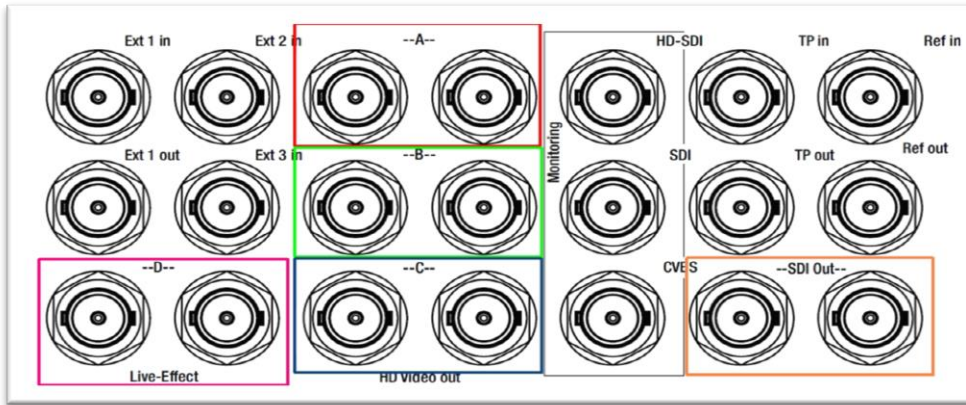

The unmatched flexibility of Grass Valley XCU connectivity

Video Mode		--A--	--B--	--C--	--D-- (Live effect) ¹⁾	--SDI Out--	Monitoring HD	IP Output ⁵⁾
1x	720p	720p	720p	720p	720p or SD-SDI	SD-SDI	720p	720p Live 720p monitoring
	720p	HDR	720p HDR	720p HDR	720p SDR or SD-SDI SDR	SD-SDI SDR or SD-SDI HDR	720p SDR	720p Live HDR or SDR 720p monitoring SDR
	1080psf 23		1080psf 23	1080psf 23	1080psf 23	no signal	1080psf 23	1080psf Live 1080psf monitoring
	1080psf 23	HDR	1080psf 23 HDR	1080psf 23 HDR	1080psf 23 HDR or 1080psf23 SDR	no signal	1080psf HDR or 1080psf SDR	1080psf Live HDR or SDR 1080psf monitoring HDR or SDR
	1080psf 24		1080psf 24	1080psf 24	1080psf 24	no signal	1080psf 24	1080psf Live 1080psf monitoring
	1080psf 24	HDR	1080psf 24 HDR	1080psf 24 HDR	1080psf 24 HDR or 1080psf24 SDR	no signal	1080psf HDR or 1080psf SDR	1080psf Live HDR or SDR 1080psf monitoring HDR or SDR
	1080psf 25		1080psf 25	1080psf 25	1080psf 25	SD-SDI	1080psf 25	1080psf Live 1080psf monitoring
	1080psf 25	HDR	1080psf 25 HDR	1080psf 25 HDR	1080psf 25 HDR or 1080psf25 SDR	SD-SDI HDR or SD-SDI SDR	1080psf HDR or 1080psf SDR	1080psf Live HDR or SDR 1080psf monitoring HDR or SDR
	1080psf 29		1080psf 29	1080psf 29	1080psf 29	SD-SDI	1080psf 29	1080psf Live 1080psf monitoring
	1080psf 29	HDR	1080psf 29 HDR	1080psf 29 HDR	1080psf 29 HDR or 1080psf 29 SDR	SD-SDI HDR or SD-SDI SDR	1080psf HDR or 1080psf SDR	1080psf Live HDR or SDR 1080psf monitoring HDR or SDR
	1080i		1080i	1080i	1080i or SD-SDI	SD-SDI	1080i	1080i Live 1080i monitoring
	1080i	HDR	1080i HDR	1080i HDR	1080i HDR or SDR or SD-SDI HDR or SDR	SD-SDI HDR or SD-SDI SDR	1080i HDR or 1080i SDR	1080i Live HDR or SDR 1080i monitoring HDR or SDR
	1080p		1080p	1080p	1080i or 720p or SD-SDI	SD-SDI	1080i	1080p Live 1080i monitoring
	1080p	HDR	1080p HDR	1080p HDR	1080p HDR or SDR or 1080i HDR or SDR or 720p HDR or SDR or SD-SDI HDR or SDR	SD-SDI HDR or SD-SDI SDR	1080i HDR or SDR or 720p HDR or SDR	1080p Live HDR or SDR 1080i monitoring HDR or SDR
4K		Quad: top left ²⁾ or 2-SI: 1 ²⁾	Quad: top right ²⁾ or 2-SI: 2 ²⁾	Quad: bottom left ²⁾ or 2-SI: 3 ²⁾	Quad: bottom right ²⁾ or 2-SI: 4 ²⁾	1080p or 1080i or 720p	1080i or 720p	UHD Live ⁶⁾ 1080i monitoring
	HDR	Quad: top left ²⁾ or 2-SI: 1 ²⁾ HDR	Quad: top right ²⁾ or 2-SI: 2 ²⁾ HDR	Quad: bottom left ²⁾ or 2-SI: 3 ²⁾ HDR	Quad: bottom right ²⁾ or 2-SI: 4 ²⁾ HDR	1080p HDR or SDR or 1080i HDR or SDR or 720p HDR or SDR	1080i HDR or SDR or 720p HDR or SDR	UHD Live HDR or SDR ⁶⁾⁷⁾ 1080i monitoring
3x	720p	150/180 Phase 1 1,5G	Phase 2 1,5G	Phase 3 1,5G	720p live combined ⁴⁾	SD-SDI live combined ⁴⁾	720p combined ⁴⁾	N.A. IP-XCU does not support HS/XS modes
	1080i	150/180 Phase 1 1,5G	Phase 2 ³⁾ 1,5G	Phase 3 1,5G	1080i live combined ⁴⁾	SD-SDI live combined ⁴⁾	1080i combined ⁴⁾	N.A. IP-XCU does not support HS/XS modes
	1080p	150/180 Phase 1 3G	Phase 2 3G	Phase 3 3G	1080p live combined ⁴⁾ or 1080i live combined ⁴⁾ or 720P live combined ⁴⁾	SD-SDI live combined ⁴⁾	1080i combined ⁴⁾ or 720P combined ⁴⁾	N.A. IP-XCU does not support HS/XS modes
6x	720p	300/360 Phase 1+2 ³⁾ 3G	Phase 3+4 ³⁾ 3G	Phase 5+6 ³⁾ 3G	720p live combined ⁴⁾	SD-SDI live combined ⁴⁾	720p combined ⁴⁾	N.A. IP-XCU does not support HS/XS modes
	1080i	300/360 Phase 1+2 ³⁾ 3G	Phase 3+4 ³⁾ 3G	Phase 5+6 ³⁾ 3G	1080i live combined ⁴⁾	SD-SDI live combined ⁴⁾	1080i combined	N.A. IP-XCU does not support HS/XS modes